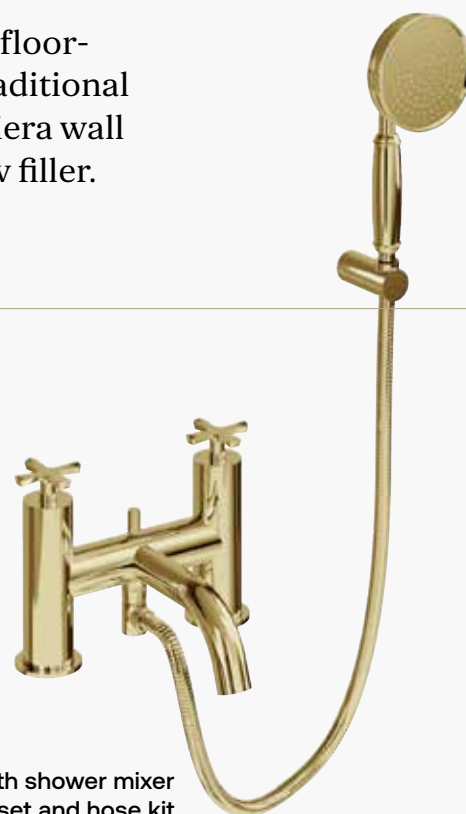

Riviera bath shower mixer with handset and hose kit

The Riviera bath shower mixer fits neatly on the rim and includes a handspray with wall station for over-bath showering.

Gold	RIV4 GOLD	£689
Chrome	RIV4 CHR	£579